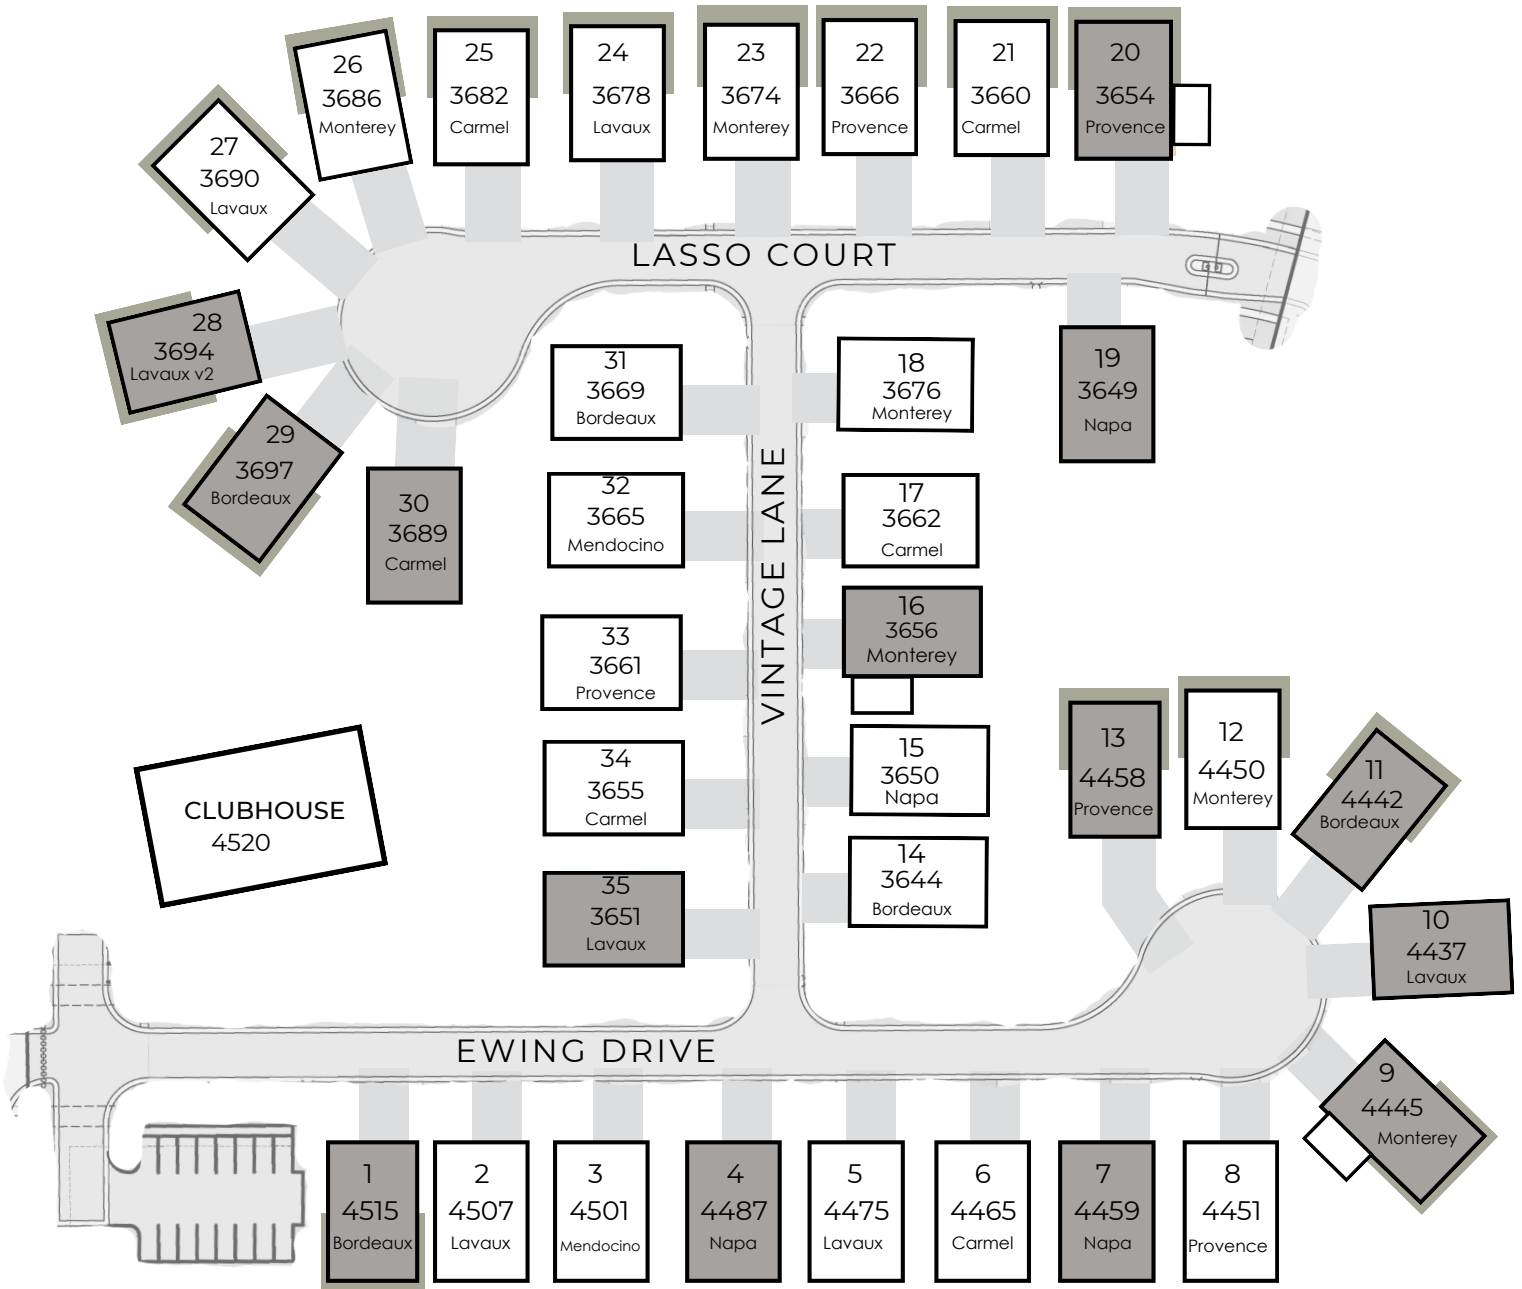

the ESTATES

of Dubuque

A VINTAGE COOPERATIVE COMMUNITY

LOCATION PLAN

35 HOMES & CLUBHOUSE

- Available
- Sold
- Basement

8/8/23